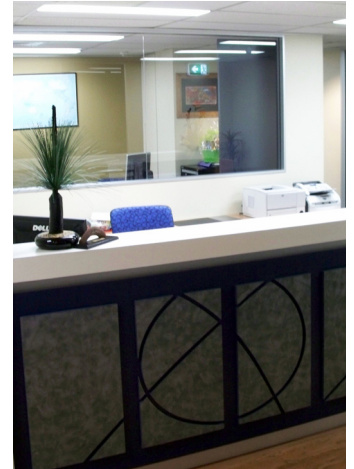

before

after

trimble navigation

project brief

■ Trimble Navigation required a re-refresh of their existing offices for their new lease. This occupied refurbishment was carried out after hours and with minimal disruption to the business operation.

project elements

- reception joinery
- partition walls
- services
- office furniture

project features

- custom joinery
- branded feature wall

project people

designer: melanie waters
project manager: michael sehmesh